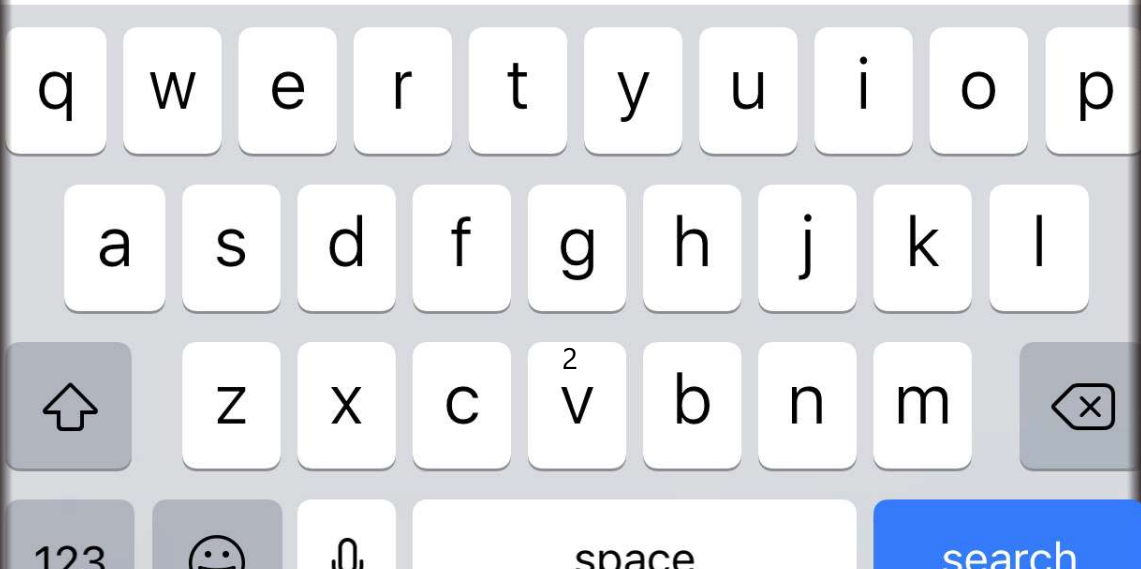

1) Go to App Store or Google Play and type "Smart EMS Pro"

Smart EMS Pro

Cancel

2) Download "Smart EMS Pro" App

3) Open "Smart EMS Pro" App

Login

Please input email address

Please input password