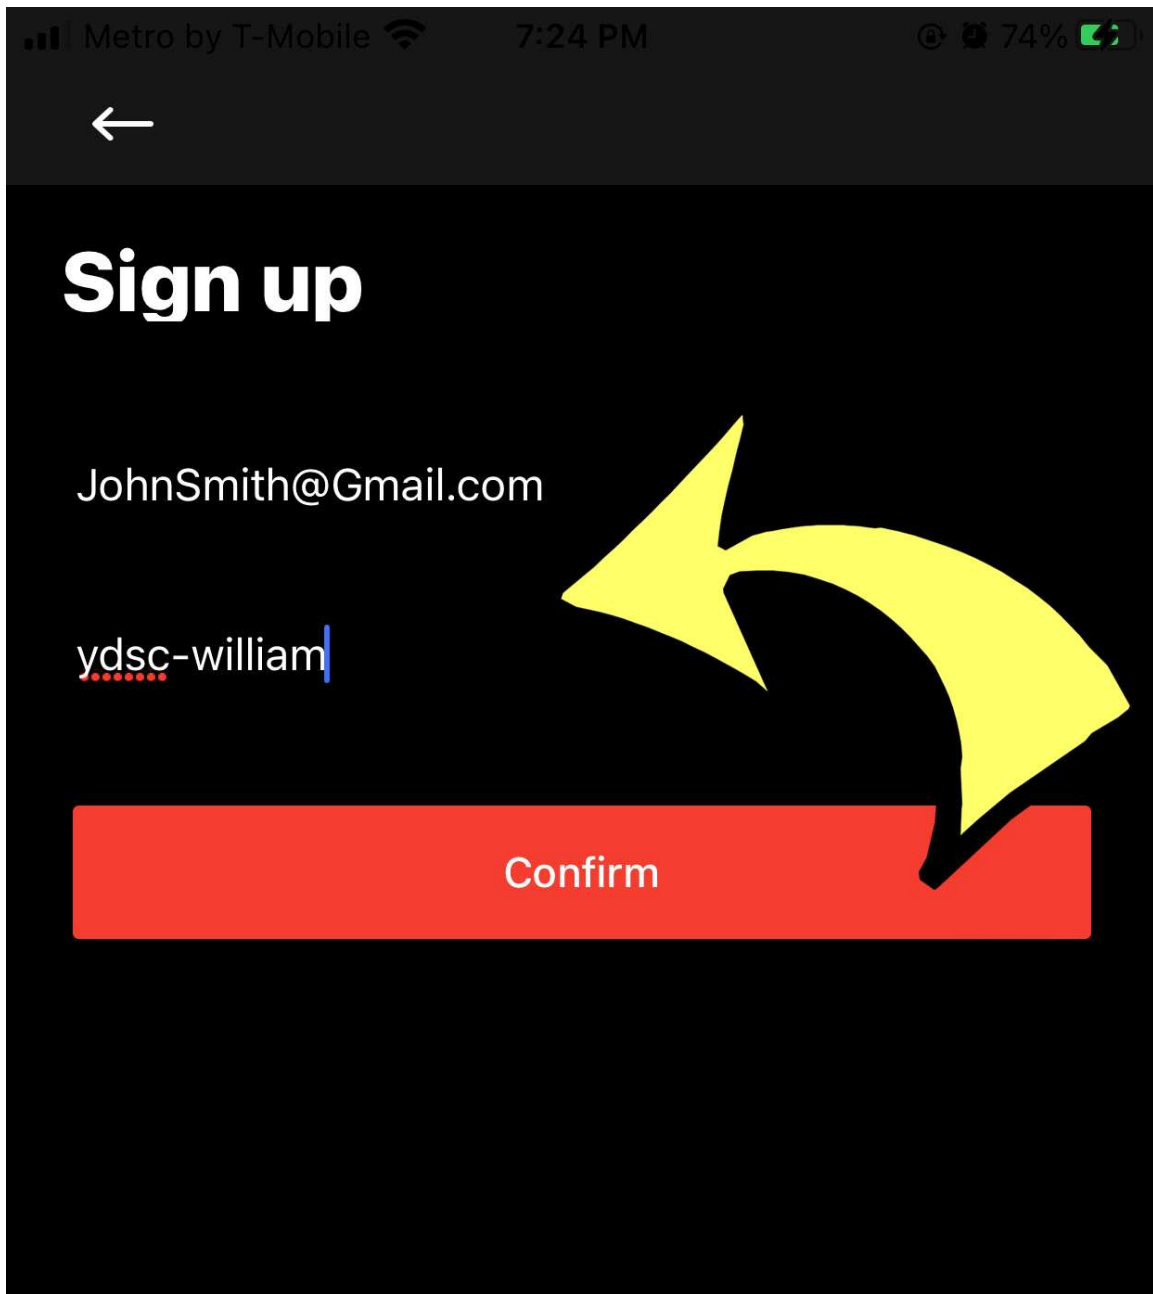

Confirm

[Sign up](#)

[Forgot password??](#)

4) Click "Sign Up"

Login

Please input email address

Please input password

[Sign up](#)

[password??](#)

4) A - Enter Your Email Address

B- Enter Invitation Code

"ydsc-william"

(lower case)

Press Confirm

5) Go Email

Look for message from
"admin@notice.ydstems.com"
Check Spam Folder Too