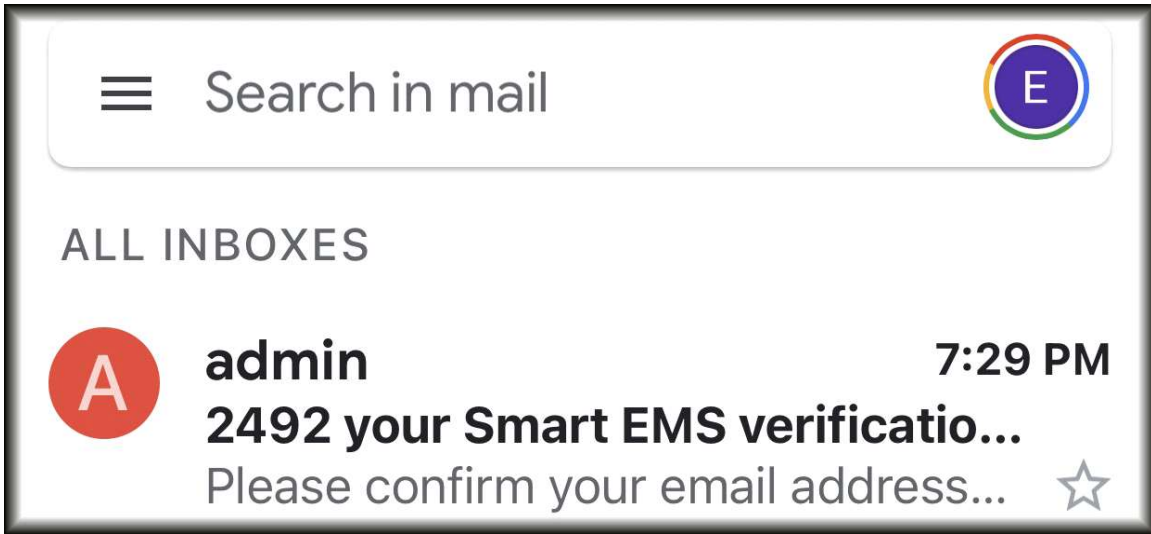

[password??](#)

4) A - Enter Your Email Address

B- Enter Invitation Code

"ydsc-william"

(lower case)

Press Confirm

5) Go Email

Look for message from
"admin@notice.ydstems.com"
Check Spam Folder Too